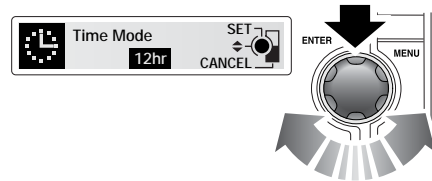

Convenience features

CLOCK

The clock is set through the audio system.

Setting the clock

E82914

1. Switch on the audio system, by pressing the volume rotary control.

E82981

2. Press the **MENU** button to access the function menu.

E83267

3. Rotate the control to select **Clock** and press to confirm selection.
4. Use the rotary control to adjust the **Time Mode** (12 or 24 hr), press to confirm selection.
5. Use the rotary control to adjust the **hour** displayed, press to confirm selection.
6. Use the rotary control to adjust the **minutes** displayed, press to confirm selection.
7. Press the **EXIT** button to cancel and to return to the menu.

Convenience features

SUN VISORS

CIGAR LIGHTER

With the ignition on, and/or the engine running, press in the centre of the cigar lighter. When the cigar lighter element has reached the correct temperature it will partially eject and can be withdrawn for use.