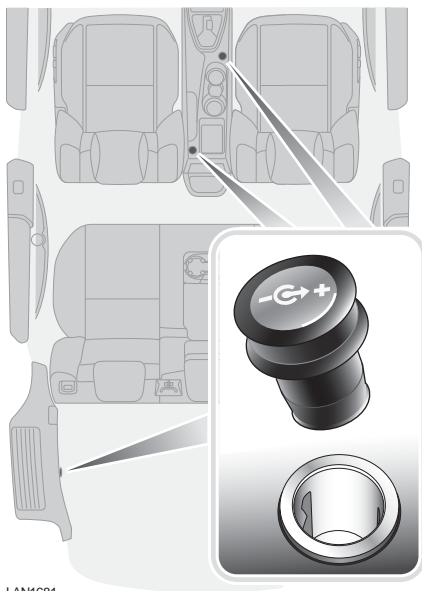

Convenience features

SUN VISORS

CIGAR LIGHTER

With the ignition on, and/or the engine running, press in the centre of the cigar lighter. When the cigar lighter element has reached the correct temperature it will partially eject and can be withdrawn for use.

After use push the lighter back into the first position.

ASHTRAY

WARNING

Do not use the ashtrays for disposing of waste paper, or other combustible items. The resulting fire may cause death or serious injury.

To empty the ashtrays fully open the lid, then pull the ashtray upwards to remove.

Convenience features

AUXILIARY POWER SOCKETS

LAN1681

CAUTIONS

- ⚠ Only Land Rover approved accessories should be plugged into the power sockets. Using any other equipment may damage the vehicle's electrical system. If you are in any doubt contact a Land Rover Dealer.
 - ⚠ The engine should be running when using accessories for long periods. Failure to do so can discharge the battery.
-