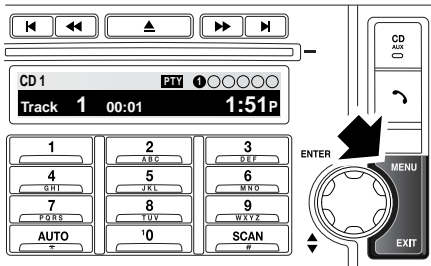

Convenience features

CLOCK

The clock is set through the audio system.

Setting the clock

E82914

1. Switch on the audio system, by pressing the volume rotary control.

E82981

2. Press the **MENU** button to access the function menu.

E83267

3. Rotate the control to select **Clock** and press to confirm selection.
4. Use the rotary control to adjust the **Time Mode** (12 or 24 hr), press to confirm selection.
5. Use the rotary control to adjust the **hour** displayed, press to confirm selection.
6. Use the rotary control to adjust the **minutes** displayed, press to confirm selection.
7. Press the **EXIT** button to cancel and to return to the menu.

Convenience features

SUN VISORS

CIGAR LIGHTER

With the ignition on, and/or the engine running, press in the centre of the cigar lighter. When the cigar lighter element has reached the correct temperature it will partially eject and can be withdrawn for use.