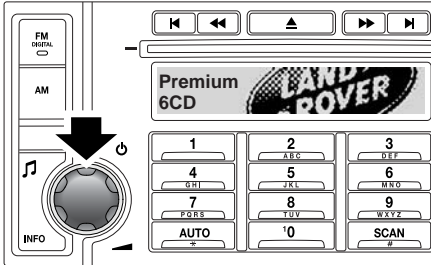

Convenience features

CLOCK

The clock is set through the audio system.

Setting the clock

E82914

1. Switch on the audio system, by pressing the volume rotary control.

E82981

2. Press the **MENU** button to access the function menu.

E83267

3. Rotate the control to select **Clock** and press to confirm selection.
4. Use the rotary control to adjust the **Time Mode** (12 or 24 hr), press to confirm selection.
5. Use the rotary control to adjust the **hour** displayed, press to confirm selection.
6. Use the rotary control to adjust the **minutes** displayed, press to confirm selection.
7. Press the **EXIT** button to cancel and to return to the menu.