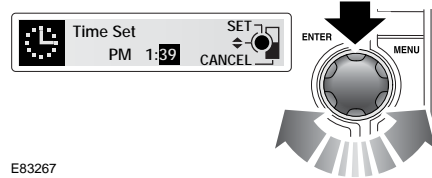

Convenience features

CLOCK

The clock is set through the audio system.

Setting the clock

E82914

1. Switch on the audio system, by pressing the volume rotary control.

E82981

2. Press the **MENU** button to access the function menu.

E83267

3. Rotate the control to select **Clock** and press to confirm selection.
4. Use the rotary control to adjust the **Time Mode** (12 or 24 hr), press to confirm selection.
5. Use the rotary control to adjust the **hour** displayed, press to confirm selection.
6. Use the rotary control to adjust the **minutes** displayed, press to confirm selection.
7. Press the **EXIT** button to cancel and to return to the menu.