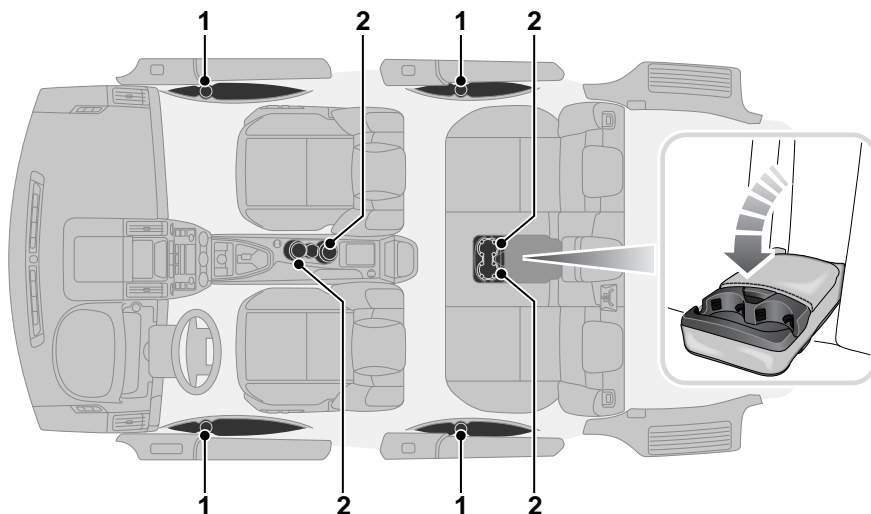

Convenience features

CUP HOLDERS

E82051

1. Bottle holders.
2. Cup holders.

WARNINGS

The cup and bottle holders should only be used for soft containers. Containers which are hard (cans, metal, ceramic, hard plastic etc.) can cause serious injury if the vehicle is involved in an accident, sudden manoeuvre or braking.

Do not carry open drinks containers. Hot liquids can cause serious injury when spilled and may damage the vehicle.

Do not drink, or use the drinks holders when driving. Doing so would break concentration, which may result in loss of control.