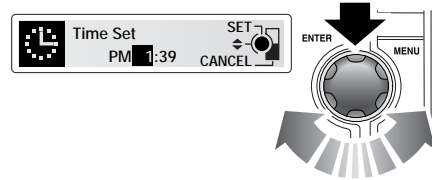

Convenience features

CLOCK

The clock is set through the audio system.

Setting the clock

E82914

1. Switch on the audio system, by pressing the volume rotary control.

E82981

2. Press the **MENU** button to access the function menu.

E83267

3. Rotate the control to select **Clock** and press to confirm selection.
4. Use the rotary control to adjust the **Time Mode** (12 or 24 hr), press to confirm selection.
5. Use the rotary control to adjust the **hour** displayed, press to confirm selection.
6. Use the rotary control to adjust the **minutes** displayed, press to confirm selection.
7. Press the **EXIT** button to cancel and to return to the menu.

Convenience features

SUN VISORS

CIGAR LIGHTER

With the ignition on, and/or the engine running, press in the centre of the cigar lighter. When the cigar lighter element has reached the correct temperature it will partially eject and can be withdrawn for use.