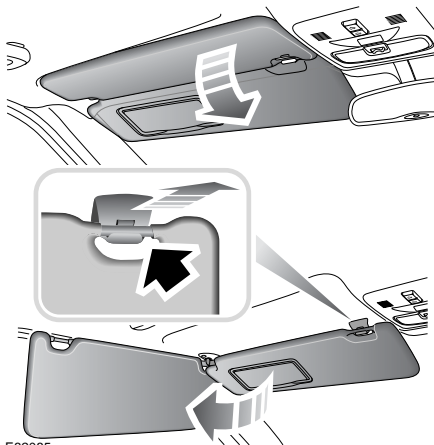

Convenience features

CLOCK

The clock is set through the audio system.

Setting the clock

E82914

1. Switch on the audio system, by pressing the volume rotary control.

E82981

2. Press the **MENU** button to access the function menu.

E83267

3. Rotate the control to select **Clock** and press to confirm selection.
4. Use the rotary control to adjust the **Time Mode** (12 or 24 hr), press to confirm selection.
5. Use the rotary control to adjust the **hour** displayed, press to confirm selection.
6. Use the rotary control to adjust the **minutes** displayed, press to confirm selection.
7. Press the **EXIT** button to cancel and to return to the menu.

Convenience features

SUN VISORS

CIGAR LIGHTER

With the ignition on, and/or the engine running, press in the centre of the cigar lighter. When the cigar lighter element has reached the correct temperature it will partially eject and can be withdrawn for use.