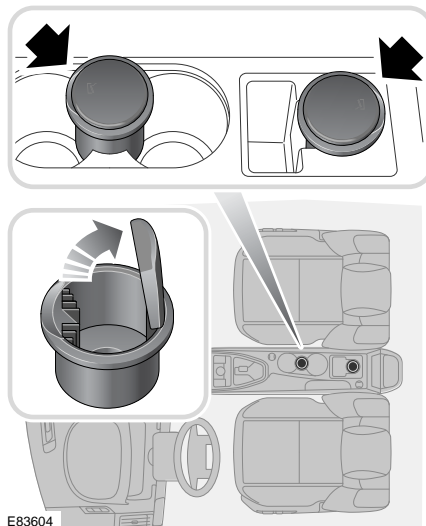

ASHTRAY

WARNING

Do not use the ashtrays for disposing of waste paper, or other combustible items. The resulting fire may cause death or serious injury.

To empty the ashtrays fully open the lid, then pull the ashtray upwards to remove.