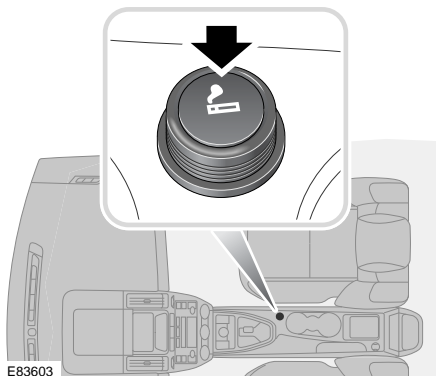

E83267

3. Rotate the control to select **Clock** and press to confirm selection.
4. Use the rotary control to adjust the **Time Mode** (12 or 24 hr), press to confirm selection.
5. Use the rotary control to adjust the **hour** displayed, press to confirm selection.
6. Use the rotary control to adjust the **minutes** displayed, press to confirm selection.
7. Press the **EXIT** button to cancel and to return to the menu.

Convenience features

SUN VISORS

CIGAR LIGHTER

With the ignition on, and/or the engine running, press in the centre of the cigar lighter. When the cigar lighter element has reached the correct temperature it will partially eject and can be withdrawn for use.