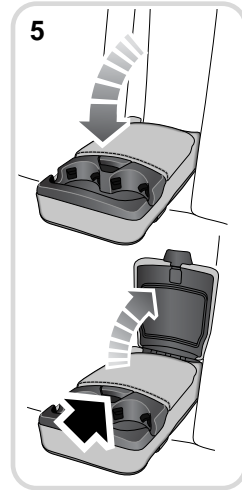

Convenience features

STORAGE COMPARTMENTS

E82050

1. Coin/trinket trays.
2. Map pockets.
3. Storage compartments.
4. Glove box.
5. Rear armrest storage compartment.

WARNING

Ensure that any items stored in the vehicle are secure and cannot move. If the vehicle is involved in an accident, or subject to sudden braking or direction change, loose items can cause serious injury.