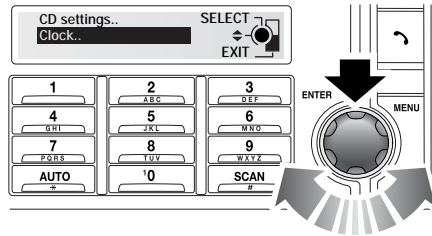

Convenience features

CLOCK

The clock is set through the audio system.

Setting the clock

E82914

1. Switch on the audio system, by pressing the volume rotary control.

E82981

2. Press the **MENU** button to access the function menu.

E83267

3. Rotate the control to select **Clock** and press to confirm selection.
4. Use the rotary control to adjust the **Time Mode** (12 or 24 hr), press to confirm selection.
5. Use the rotary control to adjust the **hour** displayed, press to confirm selection.
6. Use the rotary control to adjust the **minutes** displayed, press to confirm selection.
7. Press the **EXIT** button to cancel and to return to the menu.